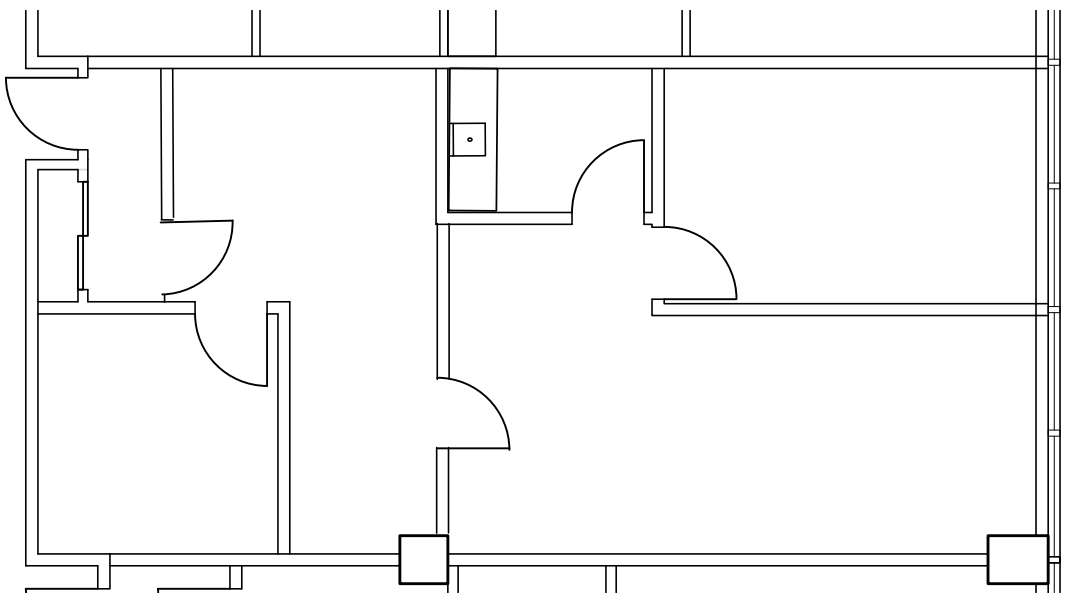

CARDARELLI
Architecture and Planning
287 ROCKWELL ROAD, SUITE 402
ROCHELLE, NY 10801
Phone: 914.437.2554 / Fax: 914.437.2555

4FL

DATE:
11/20/12

SCALE:
1/8"=1'-0"

FOURTH FLOOR
145 HUGUENOT
NEW ROCHELLE, NY